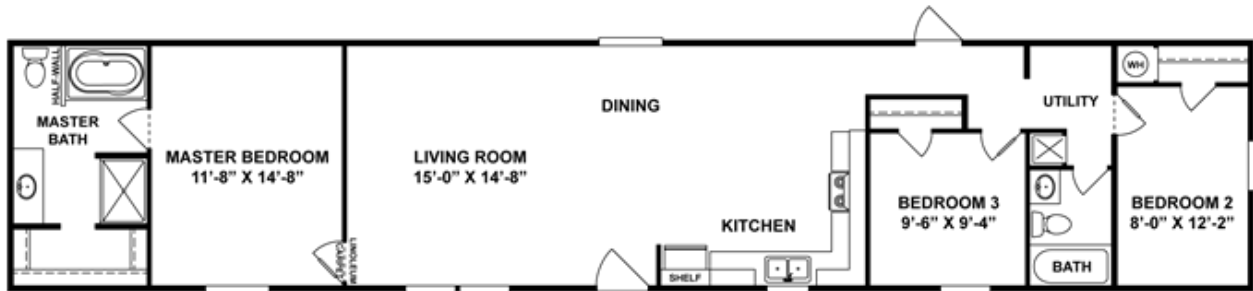

Winn Floor plan number: CS2019561TN

3 beds • 2 baths • 1216 sq.ft. • 16' width • 76' depth

Our home building facilities invest in continuous product and process improvements. Plans, dimensions, features, materials, specifications and availability are subject to change without notice or obligation. Renderings and floor plans are representative likenesses of our homes and may differ from the actual homes. We invite you to tour a Home Center near you and inspect the highest value in quality housing available or call (918) 437-1870 to speak with a Home Consultant. Copyright 2017, CMH. All rights reserved.