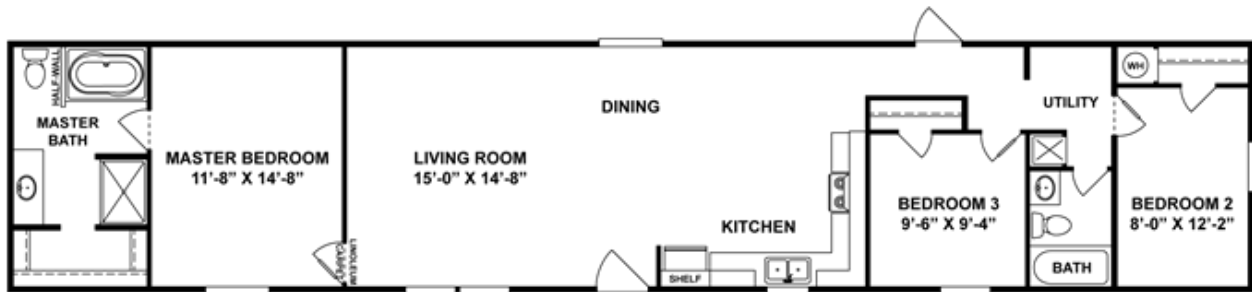

**Winn** Model number: 37VLV16763BH

**3 beds • 2 baths • 1216 sq.ft. • 16' width • 76' depth**

Our home building facilities invest in continuous product and process improvements. Plans, dimensions, features, materials, specifications and availability are subject to change without notice or obligation. Renderings and floor plans are representative likenesses of our homes and may differ from the actual homes. We invite you to tour a Home Center near you and inspect the highest value in quality housing available or call (918) 437-1870 to speak with a Home Consultant. Copyright 2017, CMH. All rights reserved.